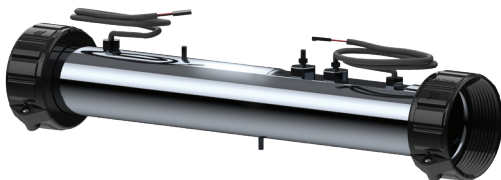

NEO 2100

Top Sides

NEO 1000

NEO 1100

NEO 2100

Heaters

Replacement Heater

Miscellaneous *The best replacement parts on the market!*

Jets, Unions & Split Nuts

2 1/2" Split Nut

Poly Storm Gunitite
6-Spoke Jet

Self-Aligning
Pump Union

High Temp CPVC
Pump Union

Shaft Seals

Shaft Seals

Assembly Kits