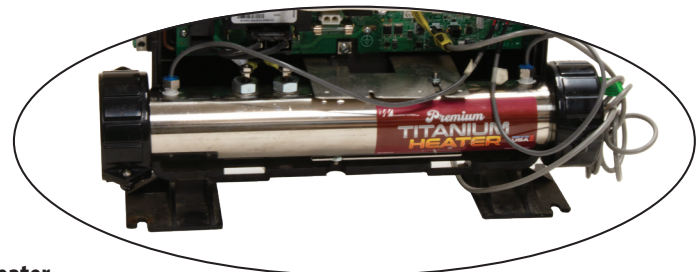

Heaters

Replacement Heater